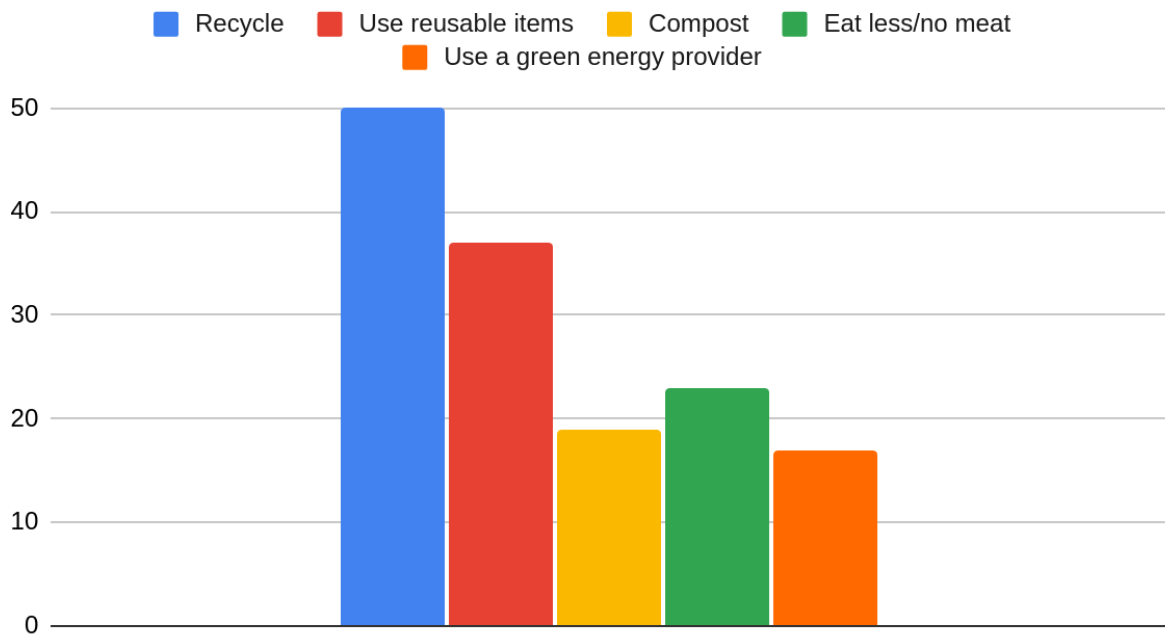

Results of Trinity Methodist Church ECO Survey February 2025

How do you usually travel to church?

Which of these activities do you currently do?

If our church were to support an environmental charity, which would you prefer? You may want to Google search to find out...